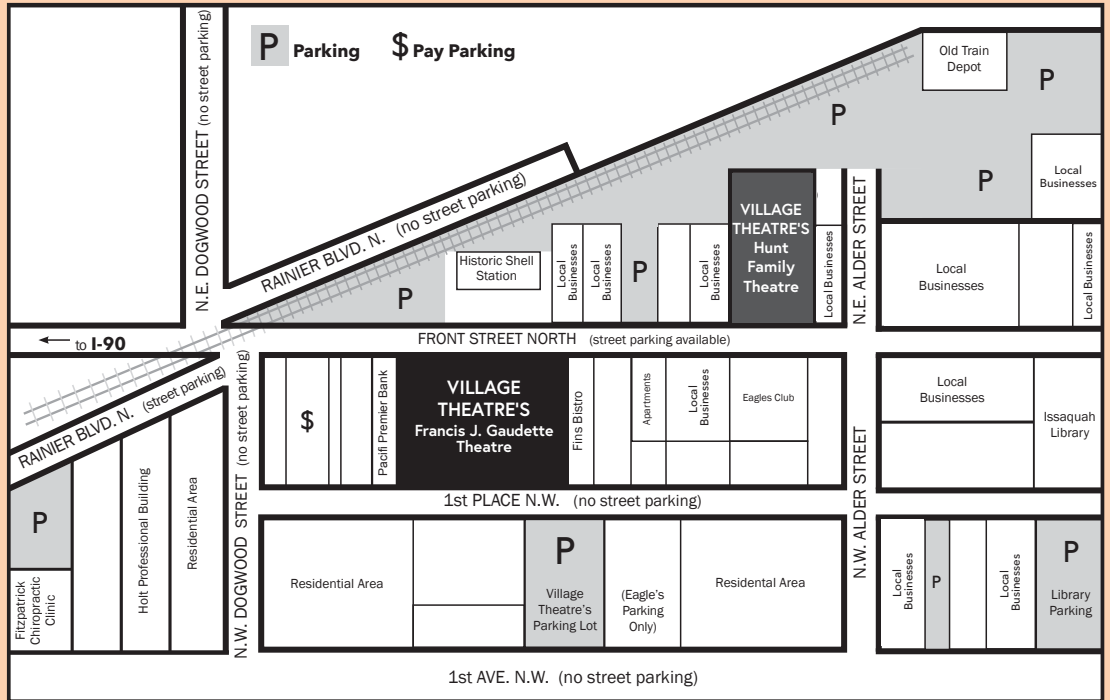

ISSAQUAH

Francis J. Gaudette Theatre
303 Front Street North
Issaquah

The map shows FREE parking that is available in Downtown Issaquah. Village Theatre is only a short walk from any parking area on the map. Please note that the Pacific Premier Bank parking lot is available for ADA accessible parking only.

EVERETT

Everett Performing Arts Center
2710 Wetmore Avenue
Everett

The map will direct you to a city-owned garage within easy walking distance of the theatre. Daily parking rates at the Everpark Garage are \$1 per hour. Free street parking is available after 6:00 p.m. and on weekends. There is a cost to park in most garages and lots on weekdays before 6:00 p.m. ADA parking is available on Wetmore Avenue next to the theatre.